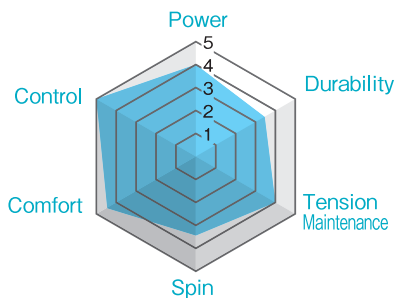

Asterisk NEW GLOSS COLOR
 Shiny color like lip gloss.

Gloss
ASTERISK
 ASTERISK GLOSS

ASTERISK125 *Gloss*

ASTERISK130 *Gloss*

-  [GLOSS WHITE]
-  [GLOSS PINK]
-  [GLOSS BLUE]
-  [GLOSS YELLOW]
-  [GLOSS GREEN]

Different elastic composite core (which is made of two different high elastic nylon) is made as the Asterisk shape reacting two opposite functions such as absorbing the shock when hitting the ball and accelerating the ball providing maximum playability.