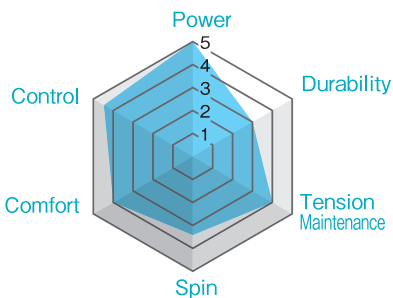

Asterisk NEW GLOSS COLOR
 Shiny color like lip gloss.

Gloss
ASTERISK
 ASTERISK GLOSS

ASTERISK125 *Gloss*

ASTERISK130 *Gloss*

-  [GLOSS WHITE]
-  [GLOSS PINK]
-  [GLOSS BLUE]
-  [GLOSS YELLOW]
-  [GLOSS GREEN]

Different elastic composite core (which is made of two different high elastic nylon) is made as the Asterisk shape reacting two opposite functions such as absorbing the shock when hitting the ball and accelerating the ball providing maximum playability.